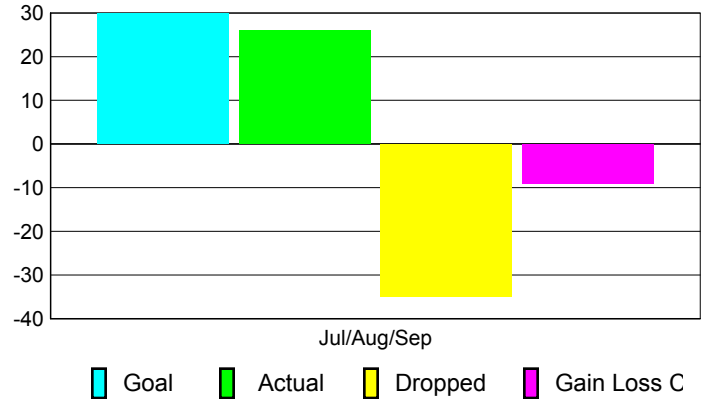

Membership Results 2010-2011

Goal, New, Dropped, Gain/Loss