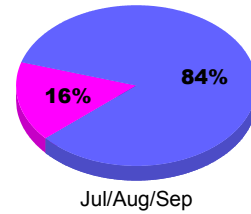

Membership Results
2010-2011

Membership
2009-2010

Month	Net Memb Goal	Actual New Memb	Actual Dropped Memb	Gain/Loss of Memb	Gain/Loss of Memb
Jul/Aug/Sep	30	26	-35	-9	-10
Totals	30	26	-35	-9	-10

Membership Results 2010-2011

Goal, New, Dropped, Gain/Loss

Comparison of Membership Gain/Loss

Current Year Compared to the Previous Year

Gender Comparison 2010-2011

Male Female